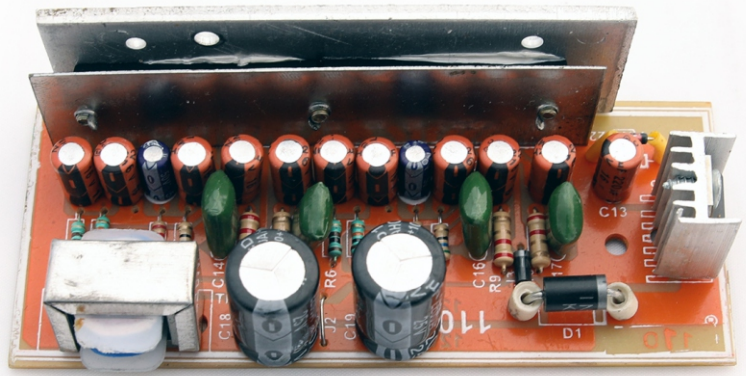

AUDIO | BOARDS

4440 TKR AUDIO BOARD