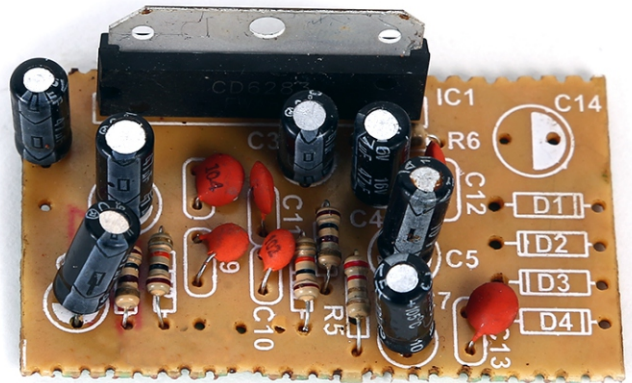

6283 AUDIO BOARD (DTH)