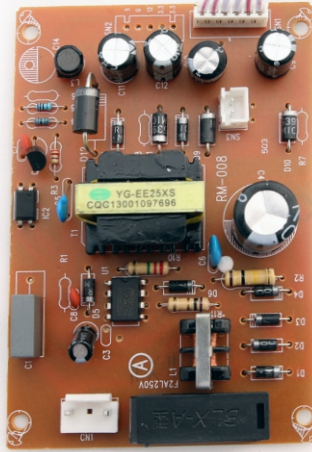

# DTH RECEIVERS

DTH Receiver - MPEG 4 (Mini)

DTH RECEIVER : MPEG2 Platinum

DTH Receiver - MPEG2 Diamond (Fiber Chassis)

DTH Receiver - MPEG2 Diamond (Metal Chassis)

# DTH | CARD/SMPS

DTH- Smps IMP-008

DTH- Smps Ordeal-009

DTH- Smps ORDEAL-007

DTH Card (SK)

DTH- Smps 1 Pcs Box

DTH- Card 1 Pcs Box

DTH- Smps 10 Pcs Box