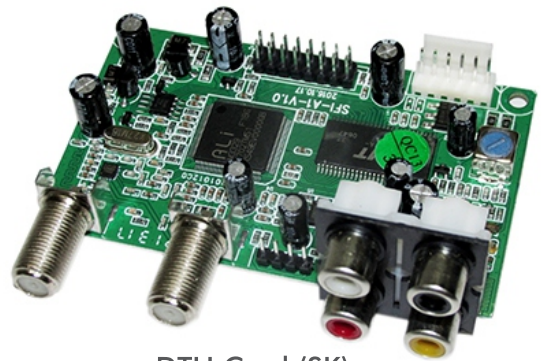

# DTH RECEIVERS

DTH Receiver - MPEG 4 (Mini)

DTH RECEIVER : MPEG2 Platinum

DTH Receiver - MPEG2 Diamond (Fiber Chassis)

DTH Receiver - MPEG2 Diamond (Metal Chassis)

# DTH | CARD/SMPS

DTH- Smps IMP-008

DTH- Smps Ordeal-009

DTH- Smps ORDEAL-007

DTH Card (SK)

DTH- Smps 1 Pcs Box

DTH- Card 1 Pcs Box

DTH- Smps 10 Pcs Box

DTH- Card 10 Pcs Box

DTH | PANEL  
USB | DVD-LOADER

DVD Loader

DTH Panel - BT

DTH Panel - Non BT

USB Panel - Bluetooth

DTH- Panel 1 Pcs Box

DTH- Panel 10 Pcs Box