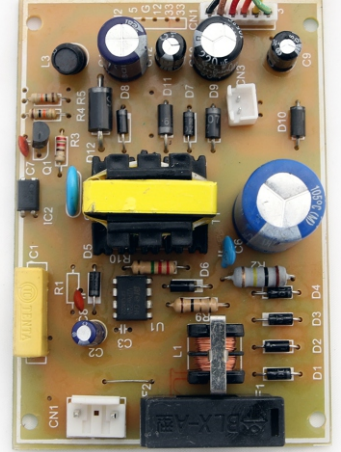

# DTH RECEIVERS

DTH Receiver - MPEG 4 (Mini)

DTH RECEIVER : MPEG2 Platinum

DTH Receiver - MPEG2 Diamond (Fiber Chassis)

DTH Receiver - MPEG2 Diamond (Metal Chassis)

# DTH | CARD/SMPS

DTH- Smps IMP-008

DTH- Smps Ordeal-009

DTH- Smps ORDEAL-007

DTH Card (SK)

DTH- Smps 1 Pcs Box

DTH- Card 1 Pcs Box

DTH- Smps 10 Pcs Box